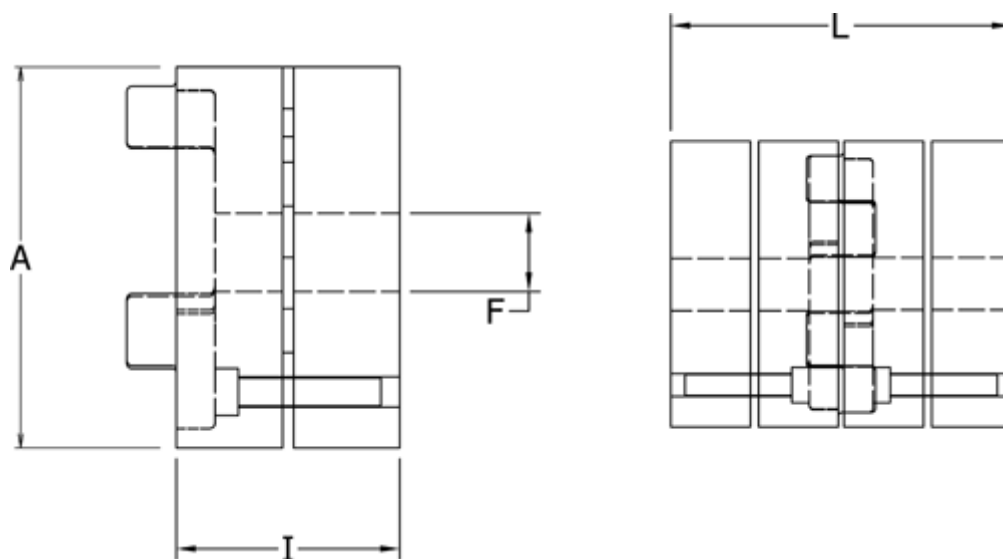

Article number: 3335014A008

Description: Conical Clamping Klonex ES14
ALU Aluminium, Bore 8H7 mm

Measures

A = 30

F = 8

I = 18.5

L = 50

t = M3